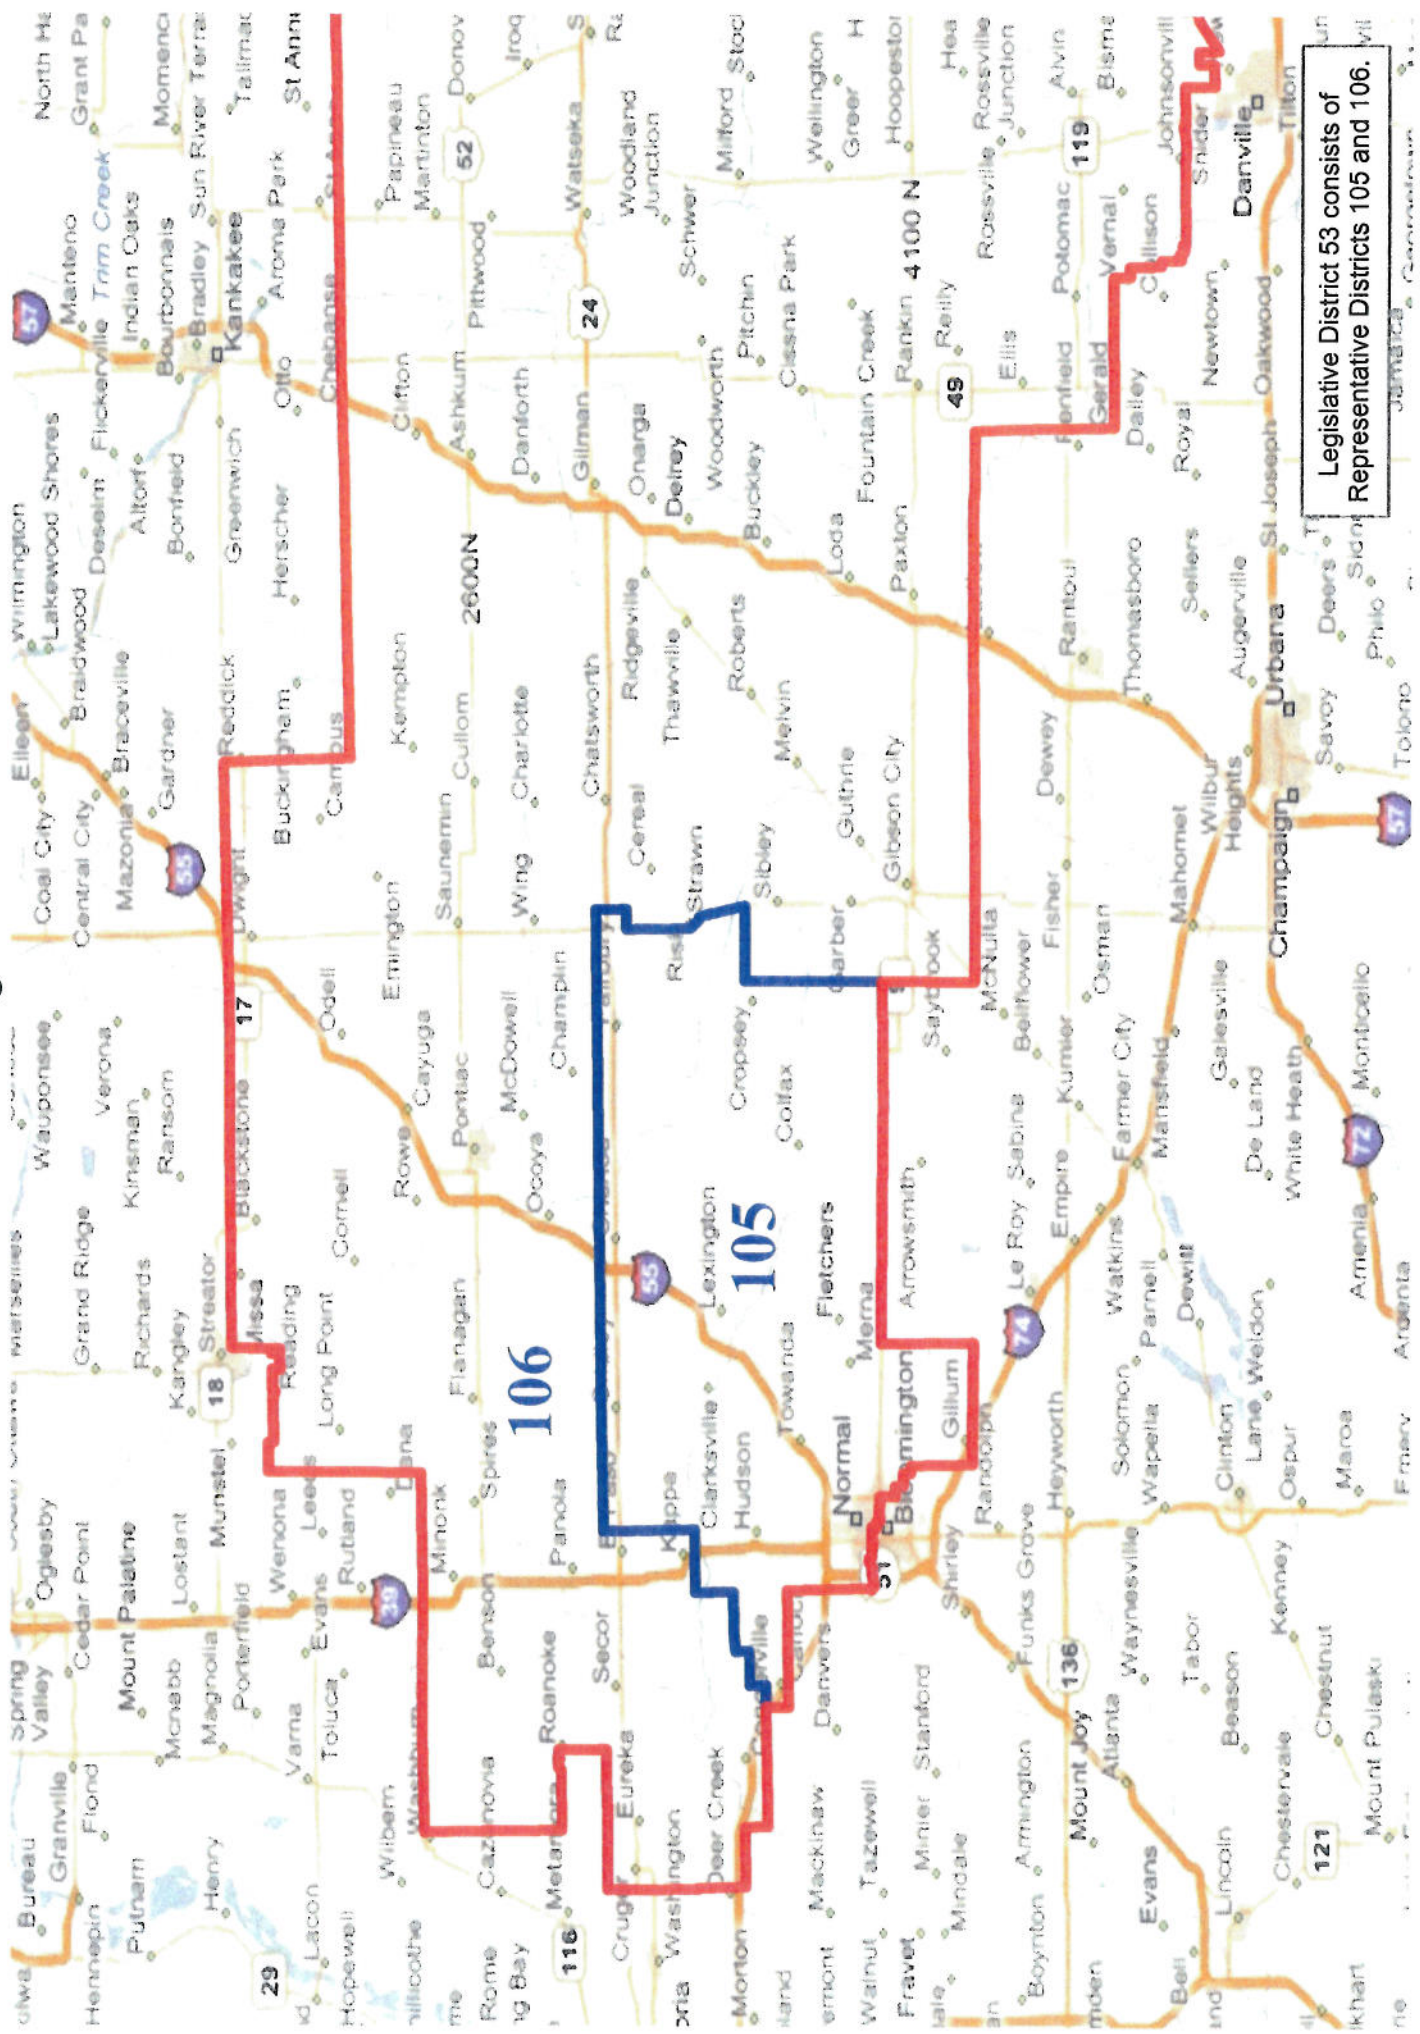

House Bill 3760 Legislative District 53

Legislative District 53 consists of Representative Districts 105 and 106.