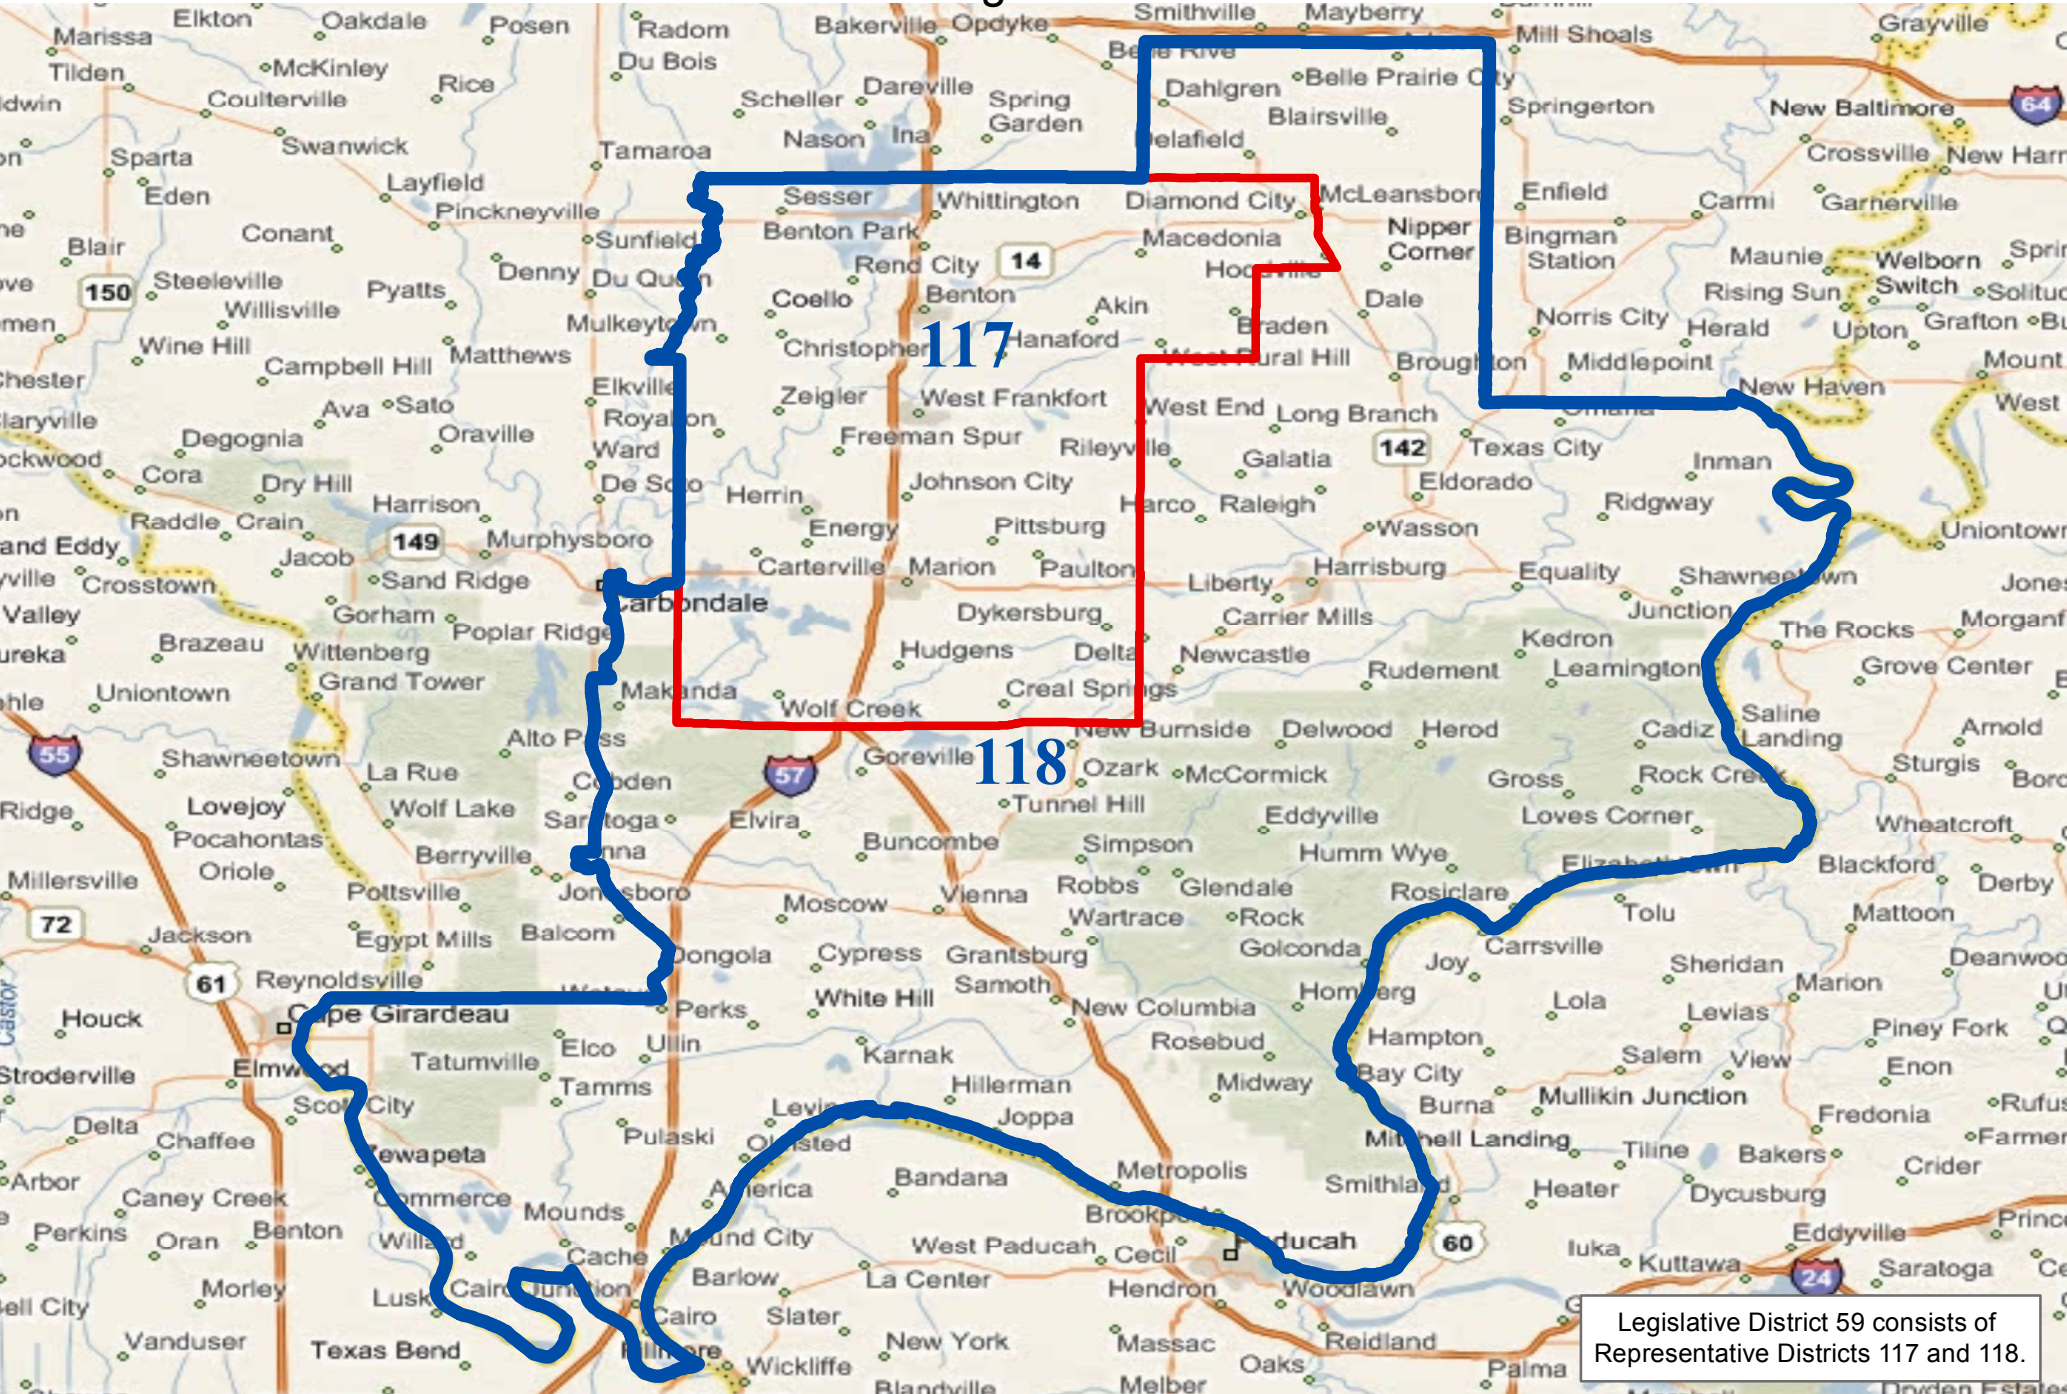

# PA 97-0006 Legislative District 59

Legislative District 59 consists of Representative Districts 117 and 118.