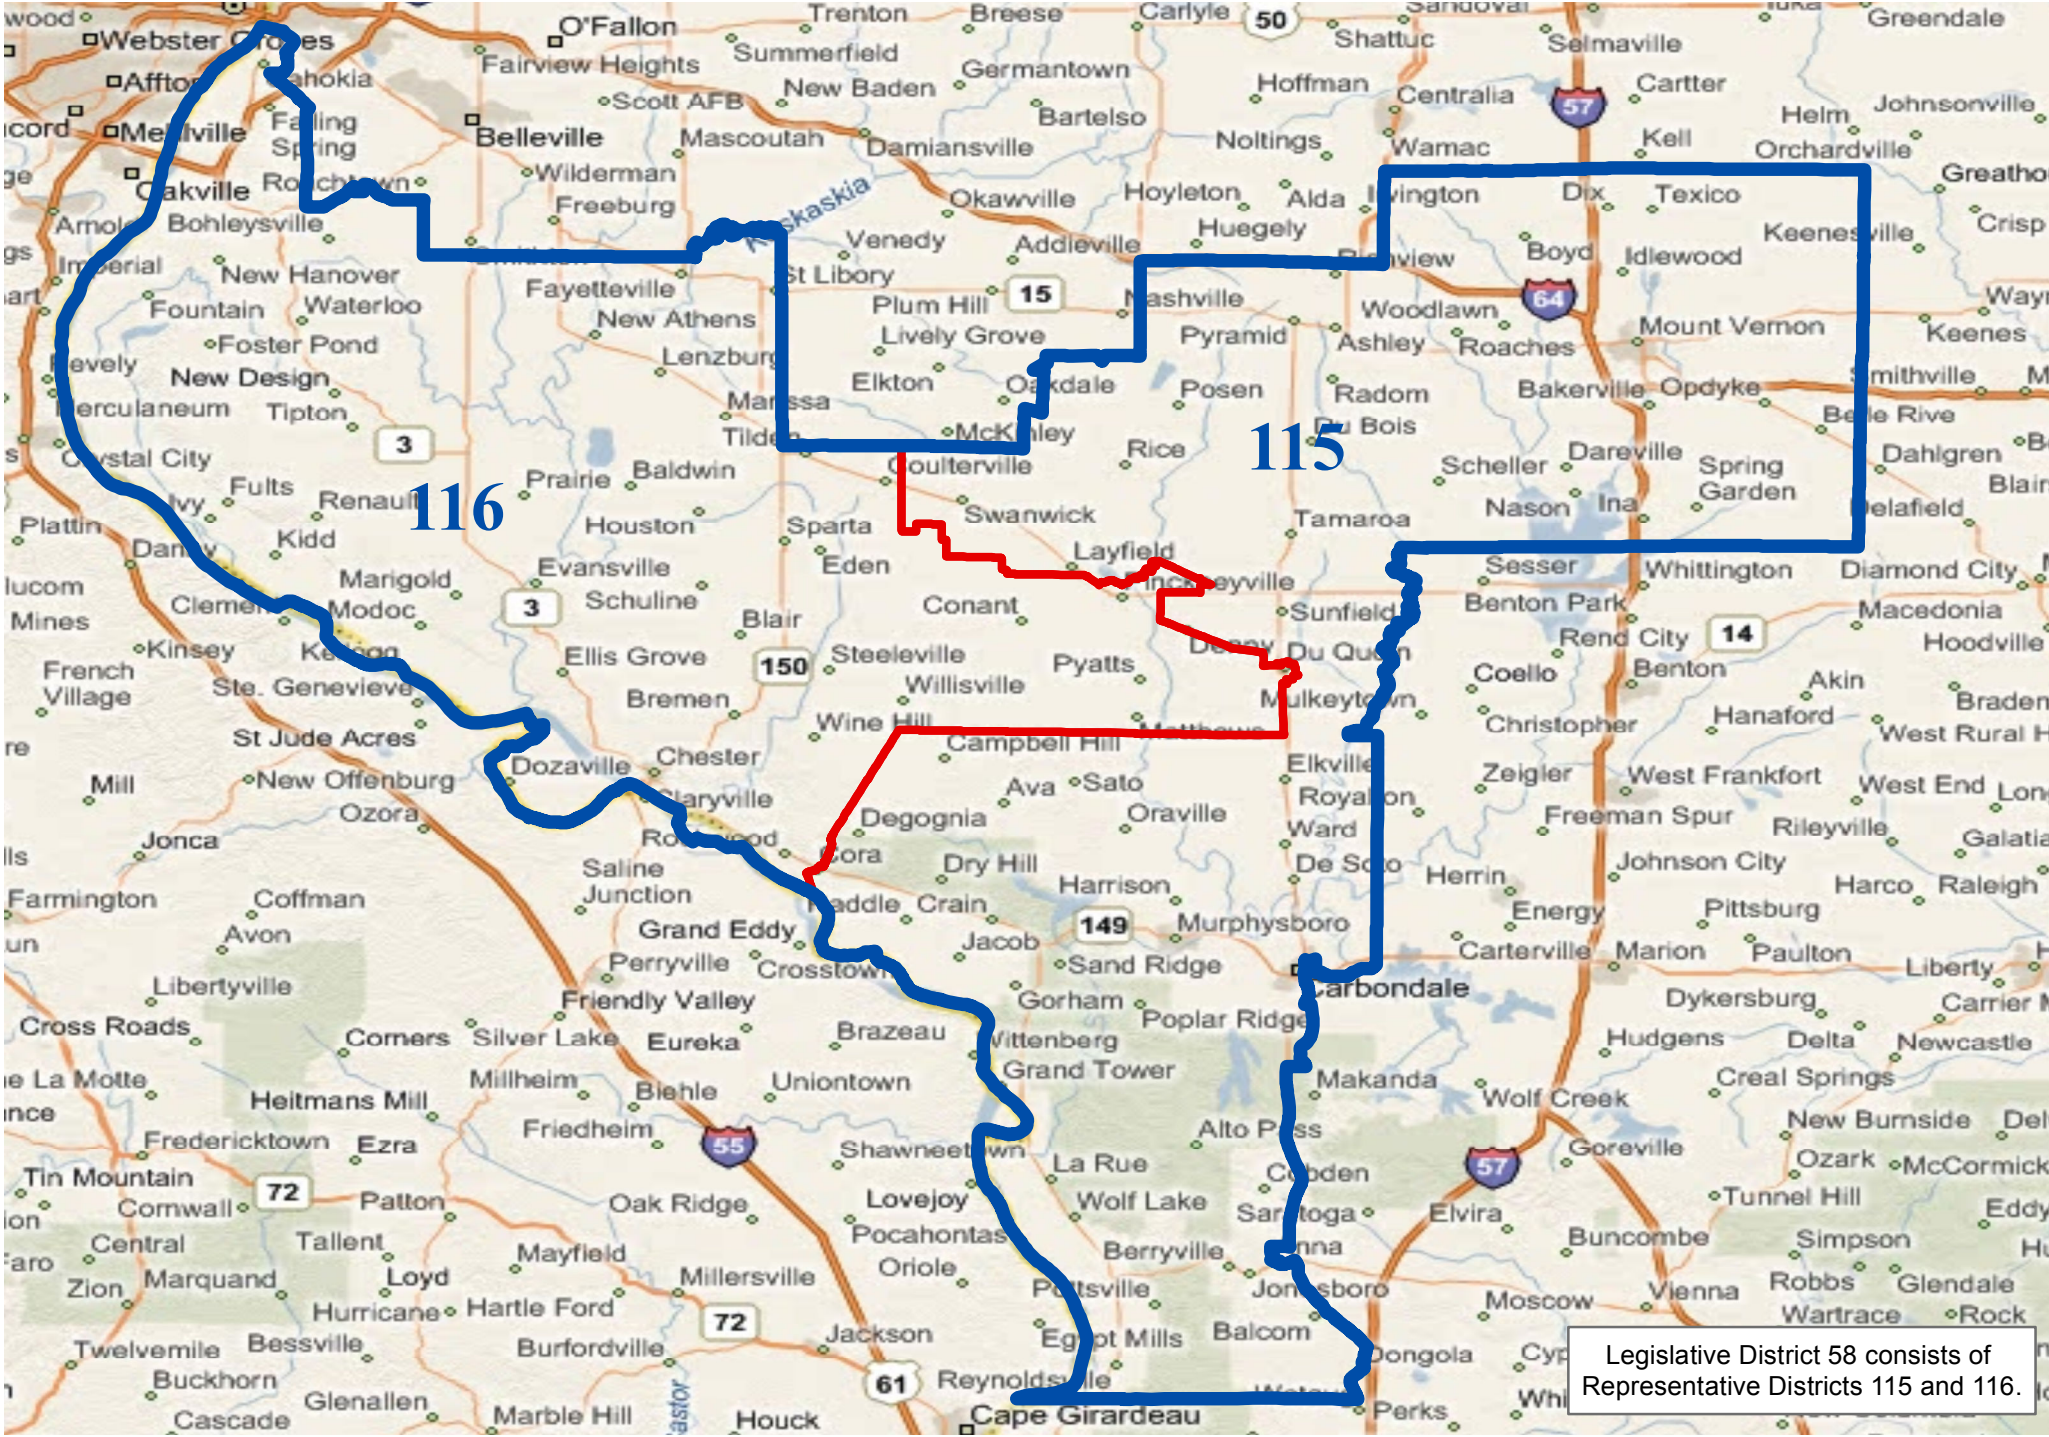

# PA 97-0006 Legislative District 58

Legislative District 58 consists of Representative Districts 115 and 116.