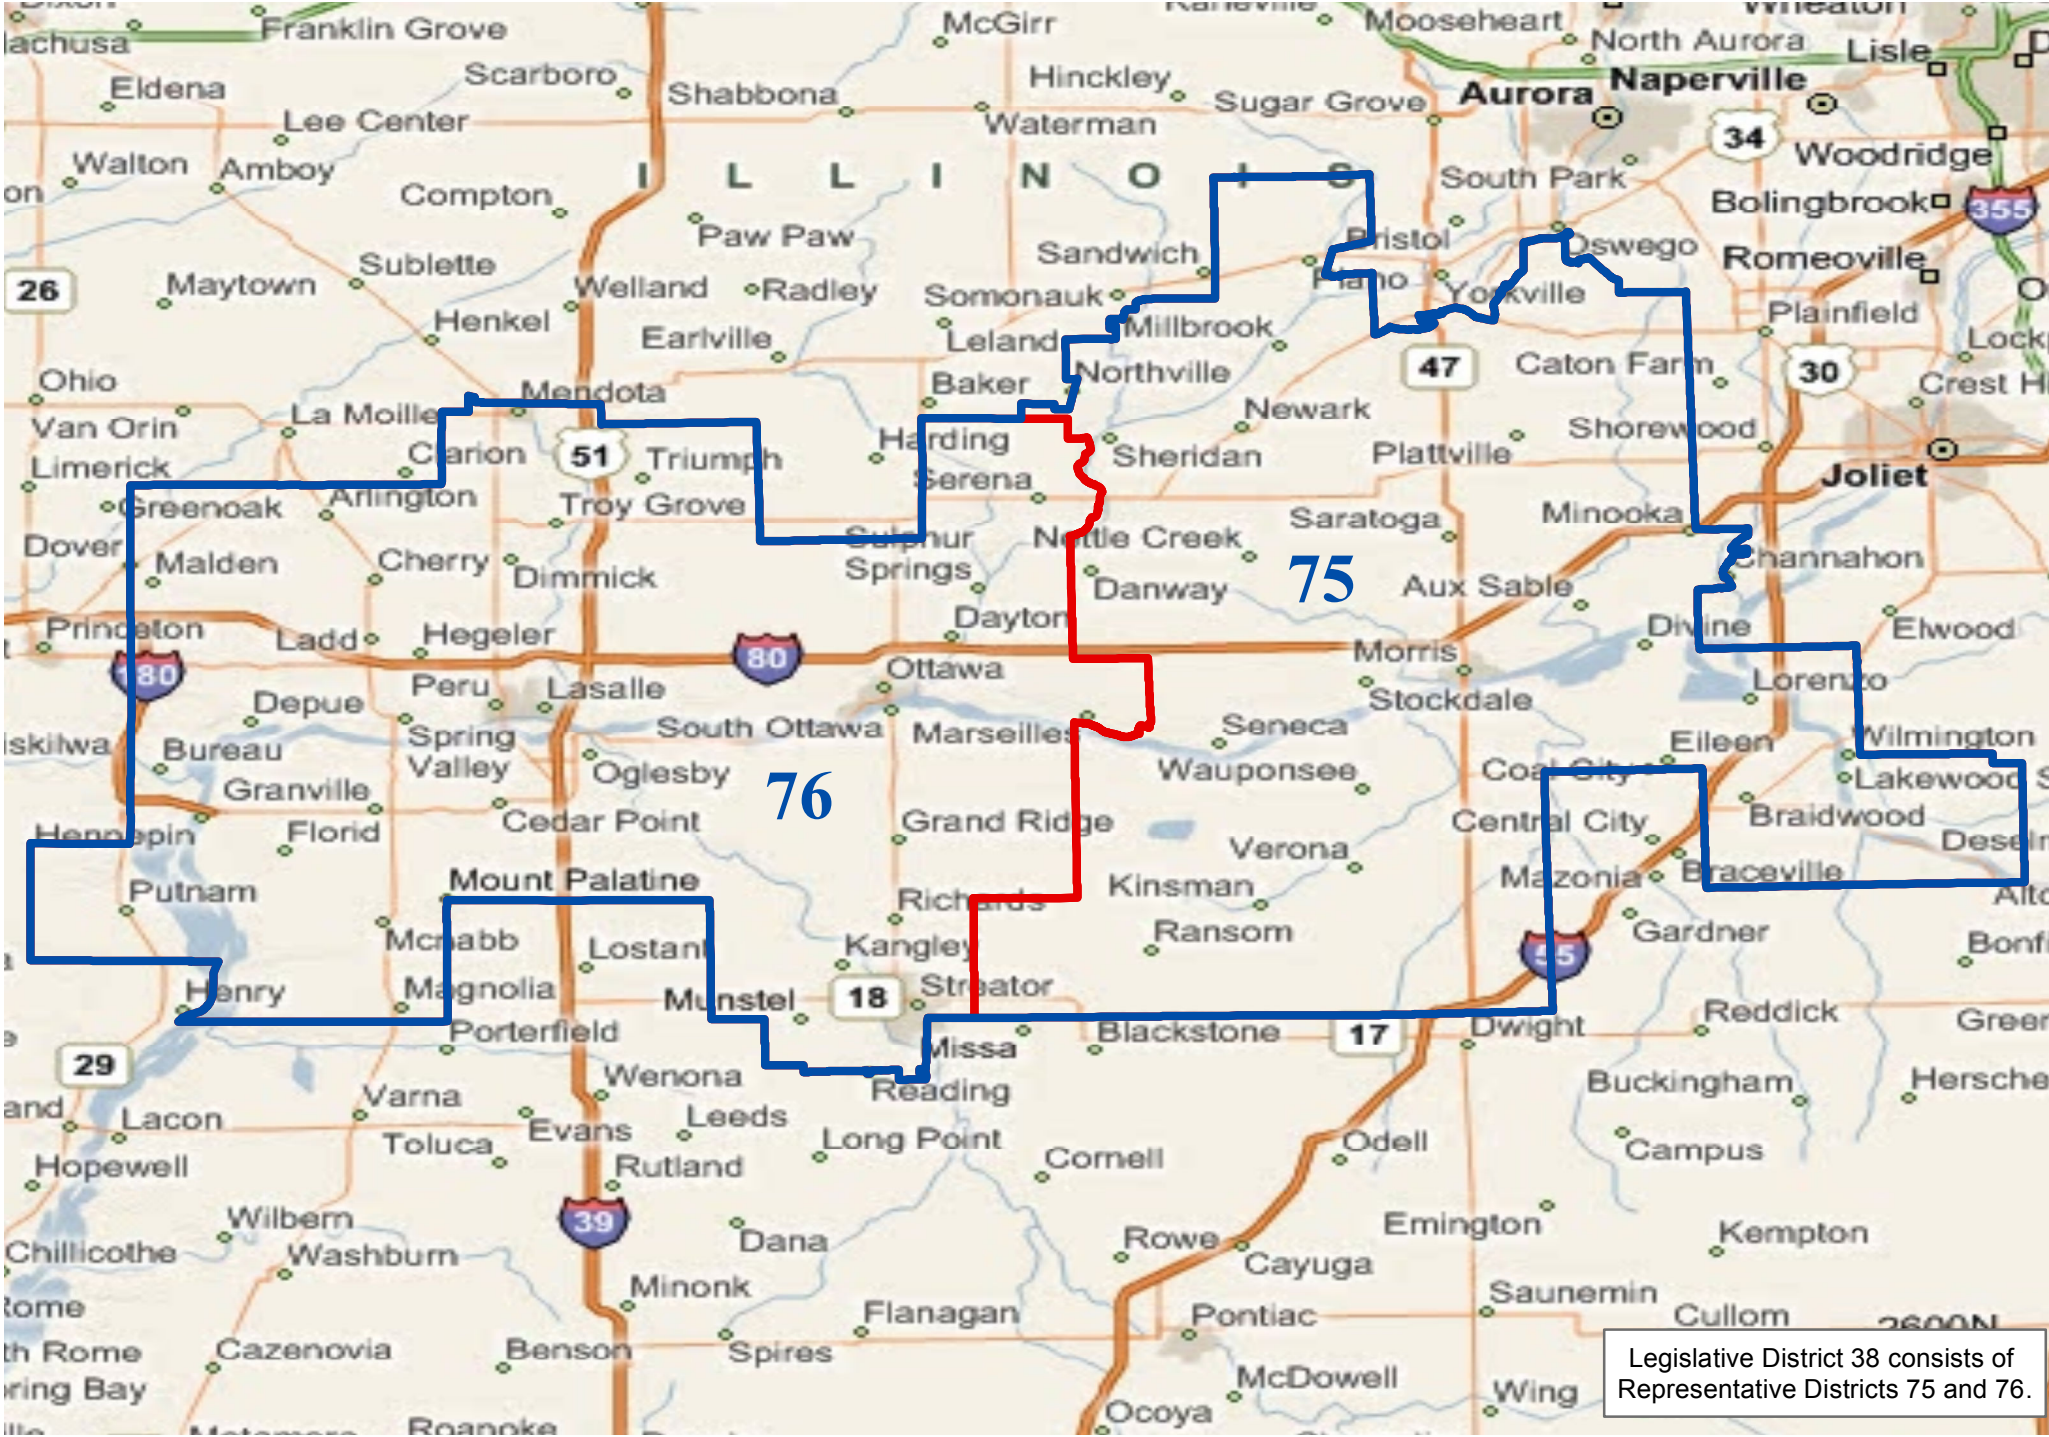

# PA 97-0006 Legislative District 38

Legislative District 38 consists of Representative Districts 75 and 76.