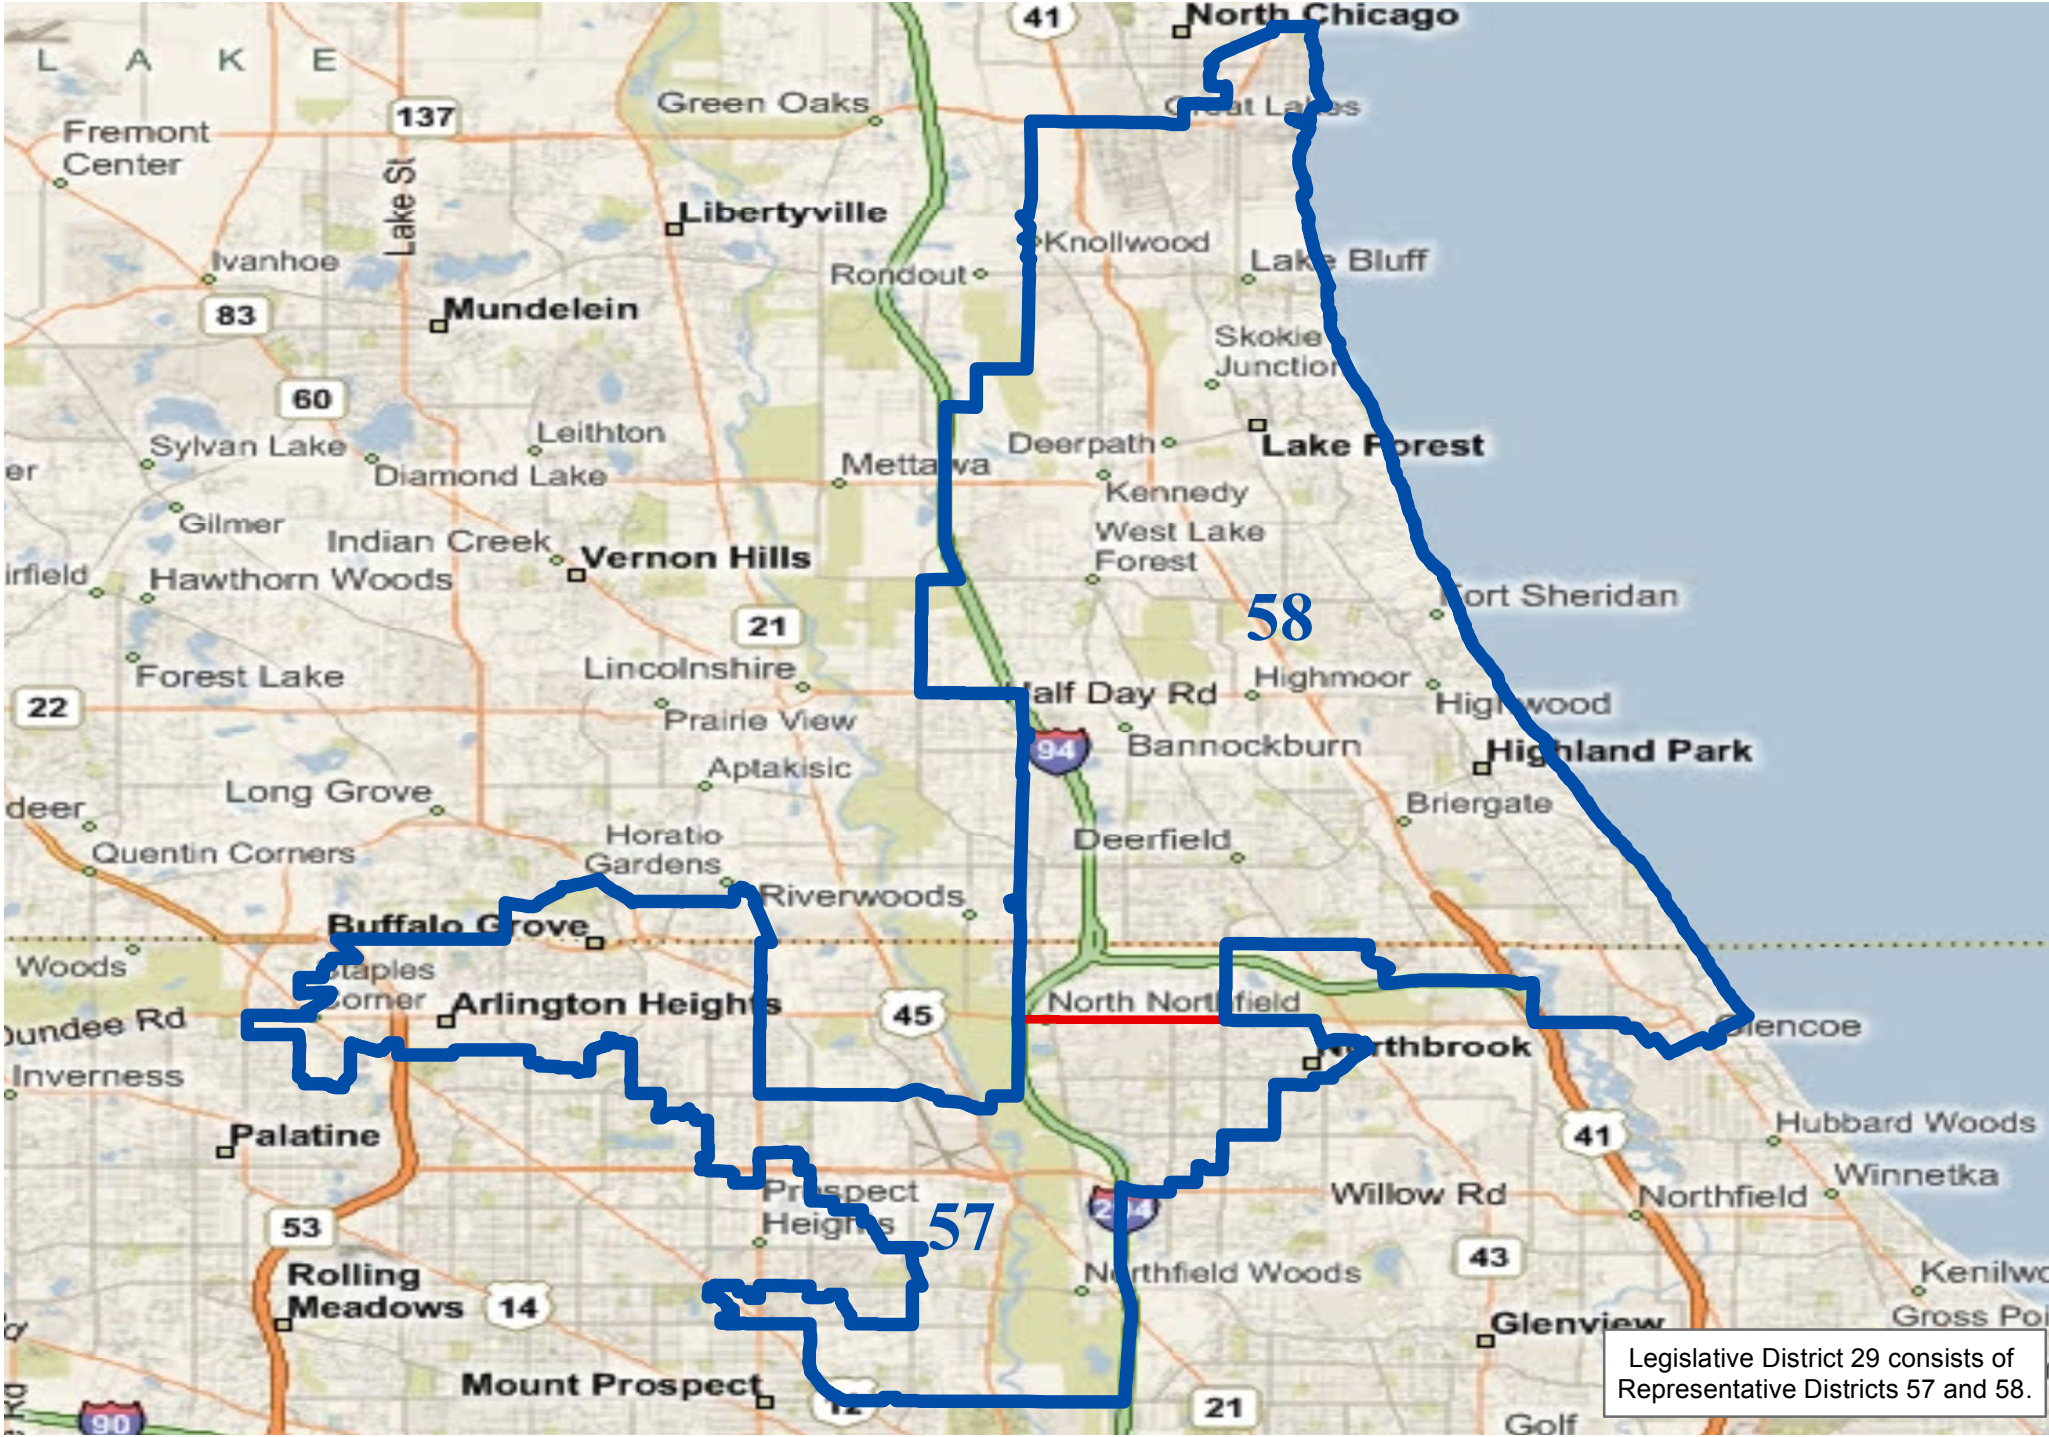

PA 97-0006 Legislative District 29

Legislative District 29 consists of Representative Districts 57 and 58.