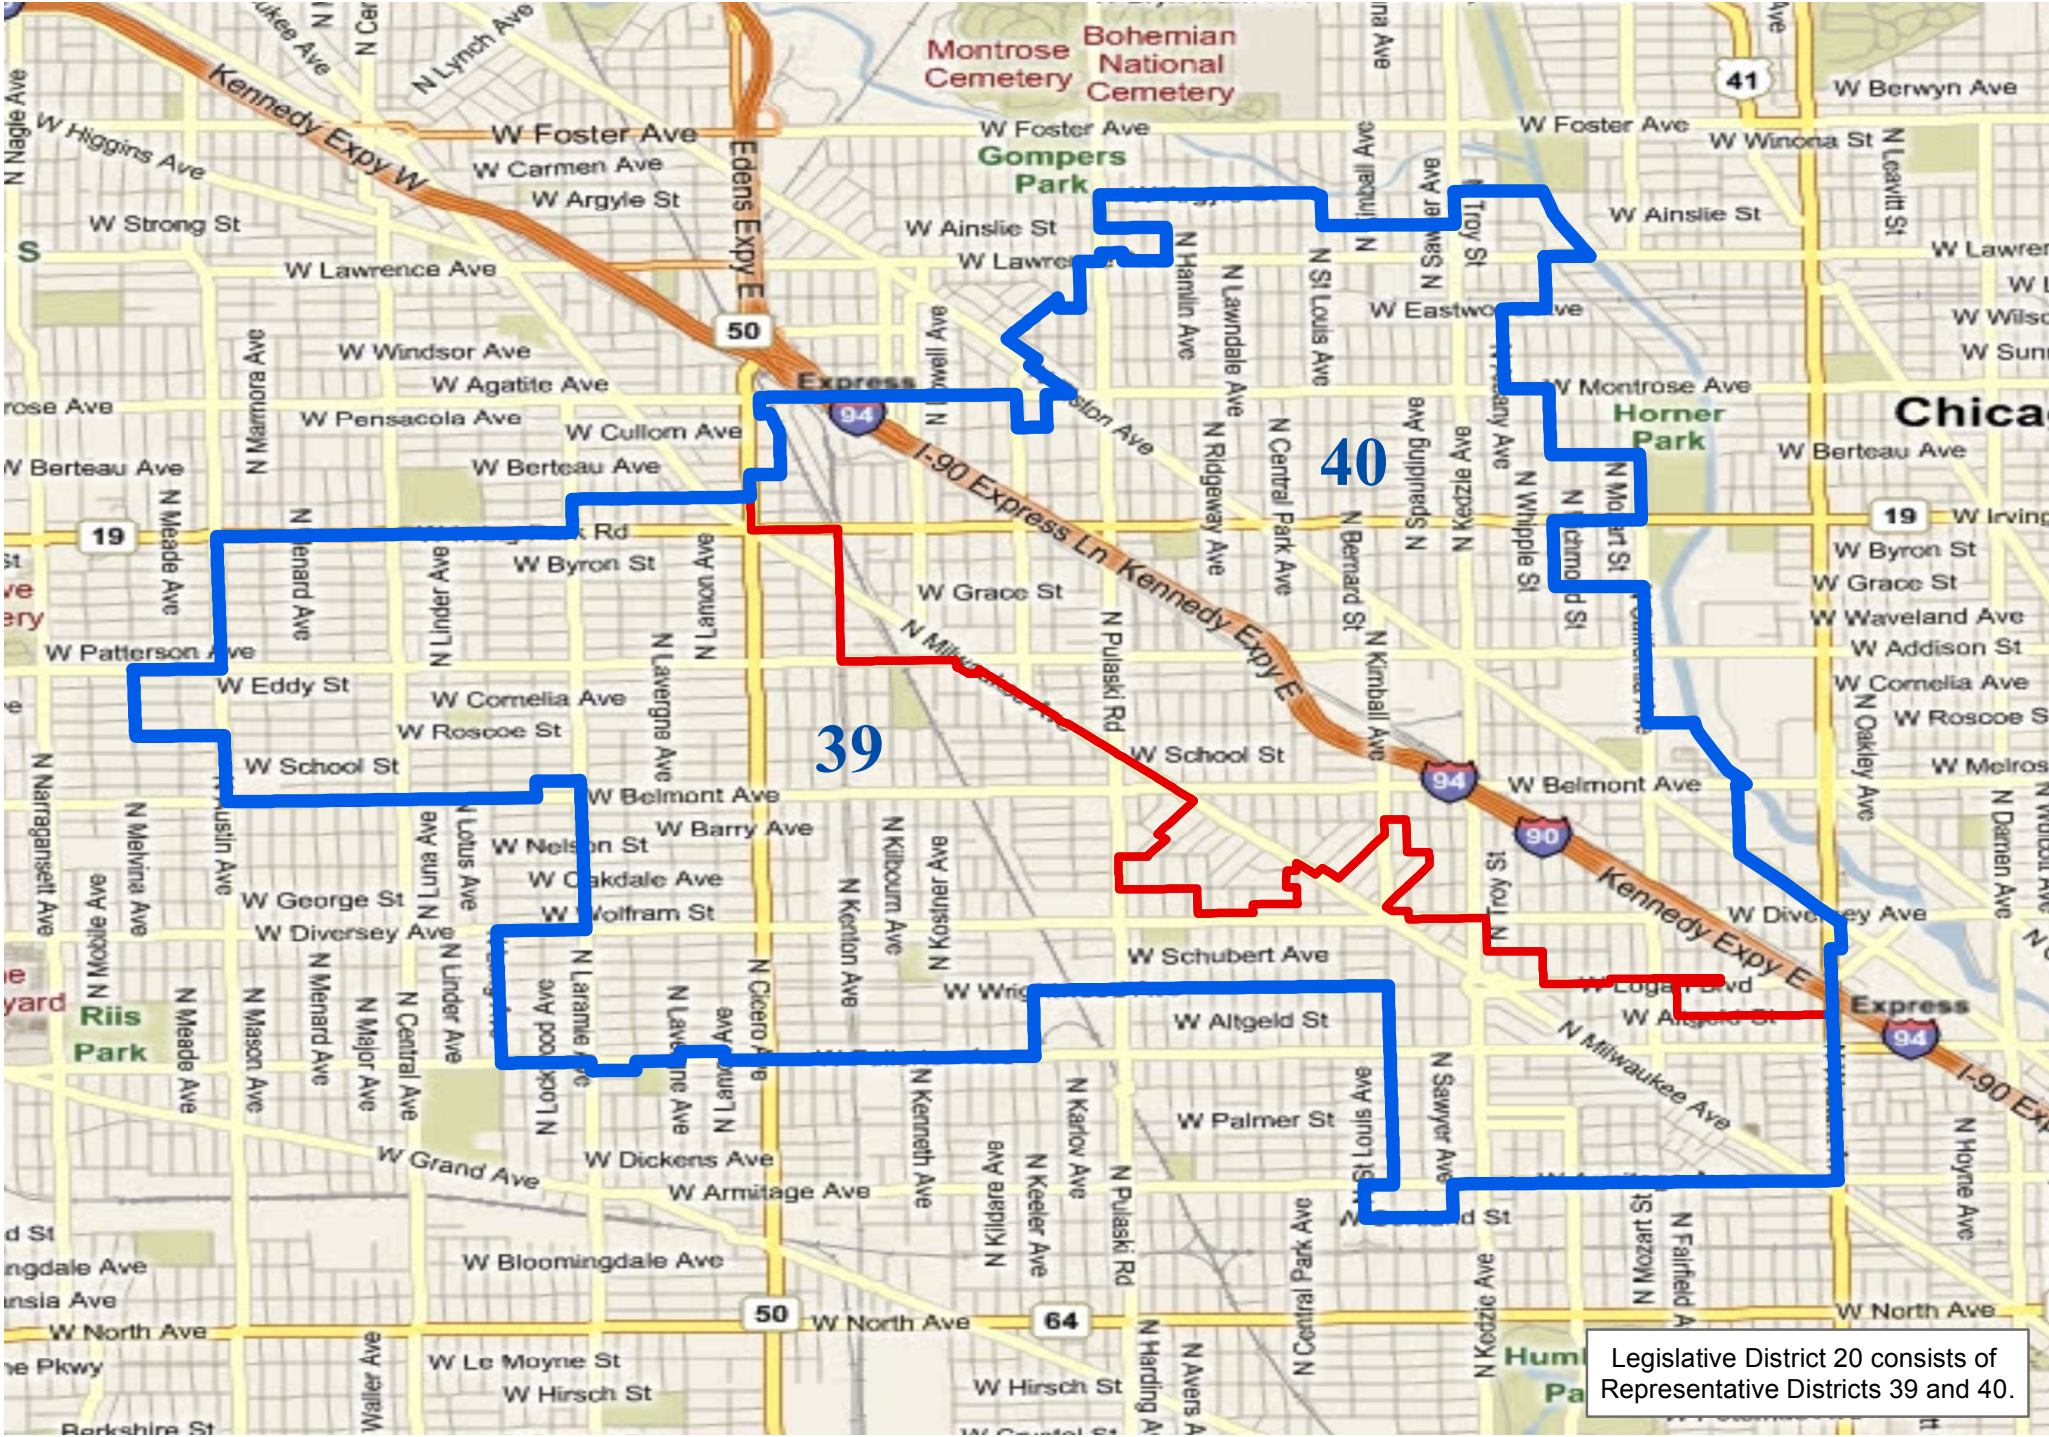

# PA 97-0006 Legislative District 20

Legislative District 20 consists of Representative Districts 39 and 40.